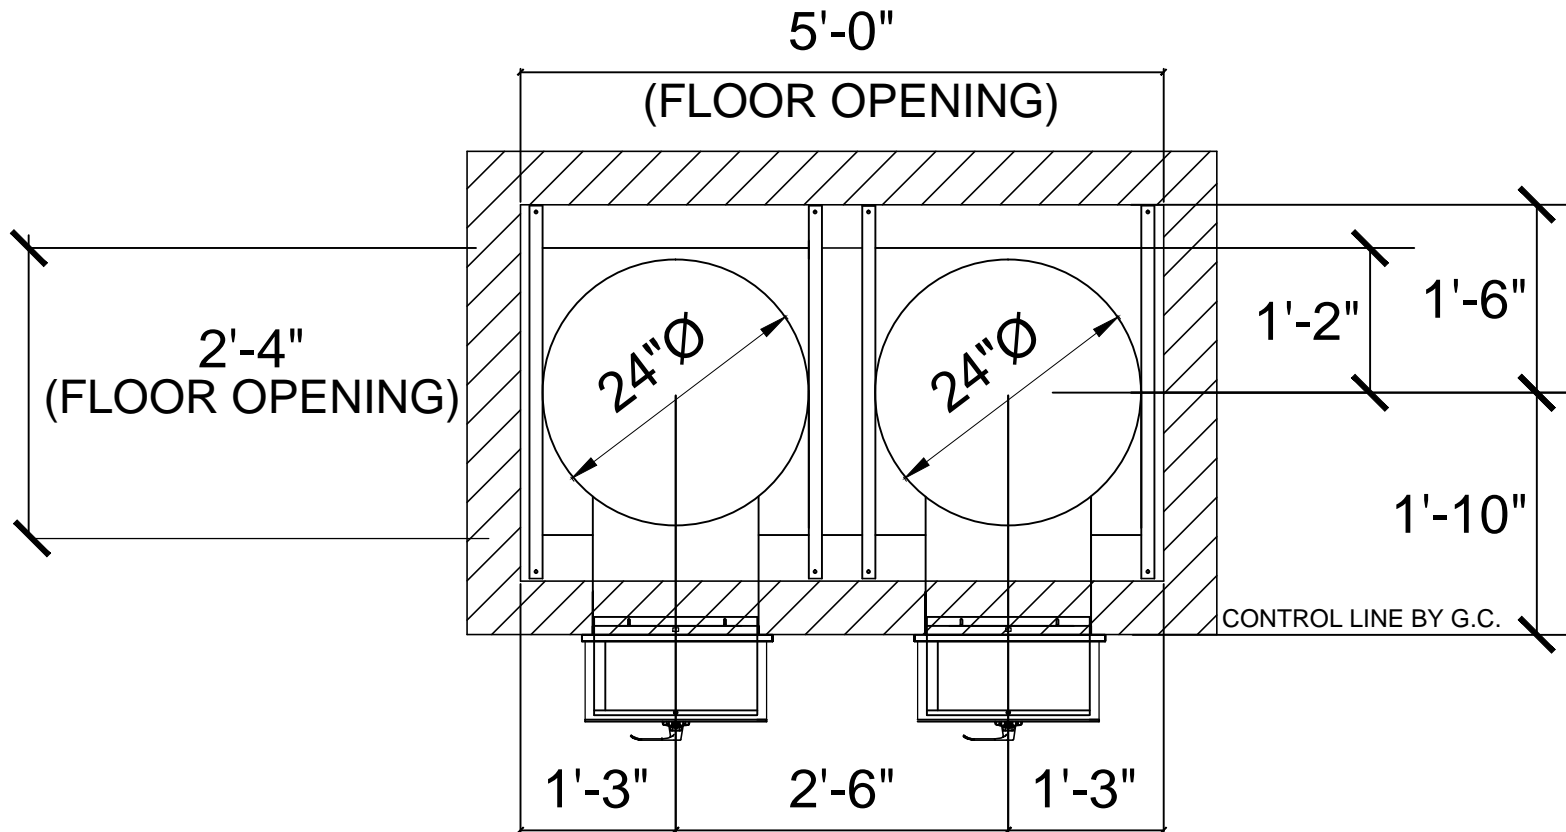

TYPICAL DUAL CHUTES (SINGLE SHAFT)	
DATE: 04/23/2013	Drawn By: KF
Revision: A	Approved By: HSS
CHUTES INTERNATIONAL MANUFACTURING	Phone: (301) 753-4100 Toll Free: 800-88-CHUTE Fax: (301) 753-4109 4400 Austin Lane White Plains, MD 20695 WWW.CHUTES.COM
	© 2013 CHUTES International