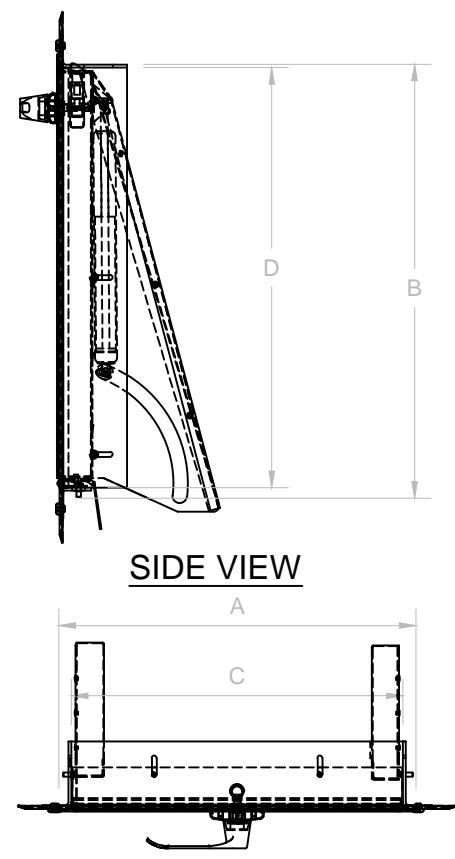

ISOMETRIC VIEW

FRONT VIEW

SIDE VIEW

TOP VIEW

BOTTOM HINGE DUO/TRIO RECYCLE DOOR

ROUGH OPENING DOOR SIZES

DOOR SIZE (NOMINAL)	ROUGH OPENING		INSIDE FRAME		OUTSIDE DIMENSIONS	
	A	B	C	D	E	F
27"X18"	27 5/8"	25 7/8"	27"	19"	33 1/16"	34 3/16"
*36"X18"	36 5/8"	36 7/8"	36"	19"	42 1/16"	45 3/16"

NOTES:

- * 36"X18" BOTTOM HINGE DOOR HAS TWO CLOSERS.
- ALL DOORS SUPPLIED WITH ADA COMPLIANT LOCKING LEVER HANDLE WITH TWO KEYS.

THESE DRAWINGS AND SPECIFICATIONS ARE THE PROPERTY OF CHUTES INTERNATIONAL AND SHALL NOT BE REPRODUCED OR COPIED OR USED AS THE BASIS FOR THE MANUFACTURE OR SALE OF APPARATUS WITHOUT PERMISSION. ***DO NOT DUPLICATE***