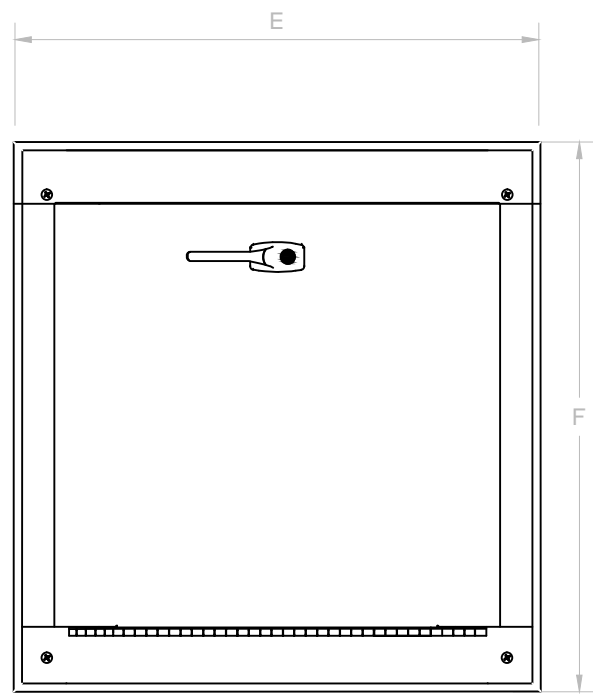

ISOMETRIC VIEW

FRONT VIEW

SIDE VIEW

TOP VIEW

BOTTOM HINGE DUO/TRIO RECYCLE DOOR

ROUGH OPENING DOOR SIZES

DOOR SIZE (NOMINAL)	ROUGH OPENING		INSIDE FRAME		OUTSIDE DIMENSIONS	
	A	B	C	D	E	F
27"X18"	27 5/8"	25 7/8"	27"	19"	33 1/16"	34 3/16"
*36"X18"	36 5/8"	36 7/8"	36"	19"	42 1/16"	45 3/16"

NOTES:

- * 36"X18" BOTTOM HINGE DOOR HAS TWO CLOSERS.
- ALL DOORS SUPPLIED WITH ADA COMPLIANT LOCKING LEVER HANDLE WITH TWO KEYS.

THESE DRAWINGS AND SPECIFICATIONS ARE THE PROPERTY OF CHUTES INTERNATIONAL AND SHALL NOT BE REPRODUCED OR COPIED OR USED AS THE BASIS FOR THE MANUFACTURE OR SALE OF APPARATUS WITHOUT PERMISSION. ***DO NOT DUPLICATE***