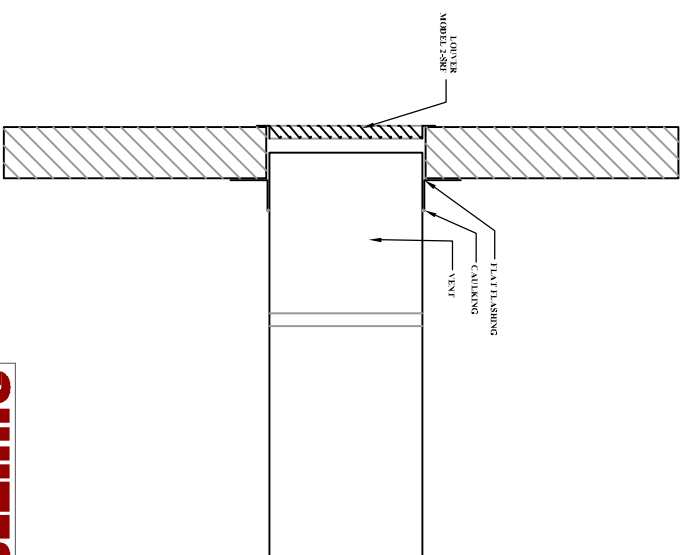

EXTERIOR WALL MOUNTED VENT

**NOTE:
DESIGN SUBJECT TO CHANGE WITHOUT NOTICE.**

CHUTES
INTERNATIONAL
MANUFACTURING

Phone: (301) 753-4100
Toll Free: 800-88-CHUTE
Fax: (301) 753-4109
4400 Austlin Lane
White Plains, MD 20695
WWW.CHUTES.COM