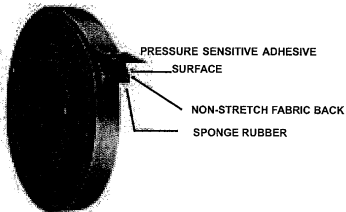

DOR-TITE® SPONGE STRIPPING

A FLEXIBLE, RESILIENT CELLULAR MATERIAL
READY TO APPLY. IT STICKS TO METAL, GLASS,
WOOD ETC.

STOCK SIZES

Dimensions		Packaged Length 50'	Dimensions		Packaged Length 50'/25'
Thick	Width		Thick	Width	
1/8	3/8	SD2350	5/16"	3/8"	SD 5350
1/8	1/2	SD2450	5/16	1/2	SD 5450
1/8	3/4	SD2650	5/16	3/4	SD 5650
1/8	1	SD2850	5/16	1	SD5850
3/16	1/2	SD3450	7/16	1/2	SD7425*
3/16	3/4	SD3650	7/16	3/4	SD7625
			7/16	1	SD7825