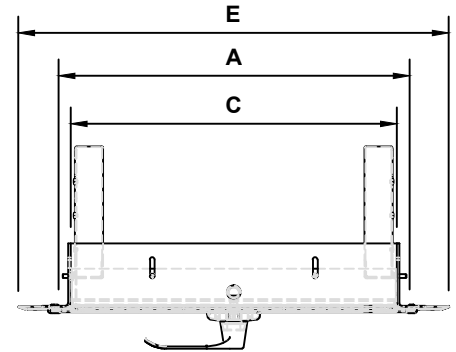

**TOP VIEW**

**\*TOP VIEW FOR 24" X 24" DOOR**

# BOTTOM HINGE 24V BI-SORTER INTERLOCK ROUGH OPENING DOOR SIZES

DOOR SIZE (NOMINAL)	ROUGH OPENING		INSIDE FRAME		OUTSIDE DIMENSIONS	
	A	B	C	D	E	F
15" X18"	15 5/8"	24 7/8"	15 1/16"	19"	21 1/16"	28 3/16"
18" X18"	18 5/8"	24 7/8"	18 1/16"	19"	24 1/16"	28 3/16"
21" X18"	21 5/8"	24 7/8"	21 1/16"	19"	27 1/16"	28 3/16"
24" X 24"	24 5/8"	30 7/8"	24 1/16"	25"	30 1/16"	34 1/8"

**NOTES:**

- \* 24"x24" BOTTOM HINGE DOOR HAS TWO CLOSERS.
- ALL DOORS SUPPLIED WITH ADA COMPLIANT LOCKING LEVER HANDLE WITH TWO KEYS.

THESE DRAWINGS AND SPECIFICATIONS ARE THE PROPERTY OF CHUTES INTERNATIONAL AND SHALL NOT BE REPRODUCED OR COPIED OR USED AS THE BASIS FOR THE MANUFACTURE OR SALE OF APPARATUS WITHOUT PERMISSION.  
\*\*\*DO NOT DUPLICATE\*\*\*